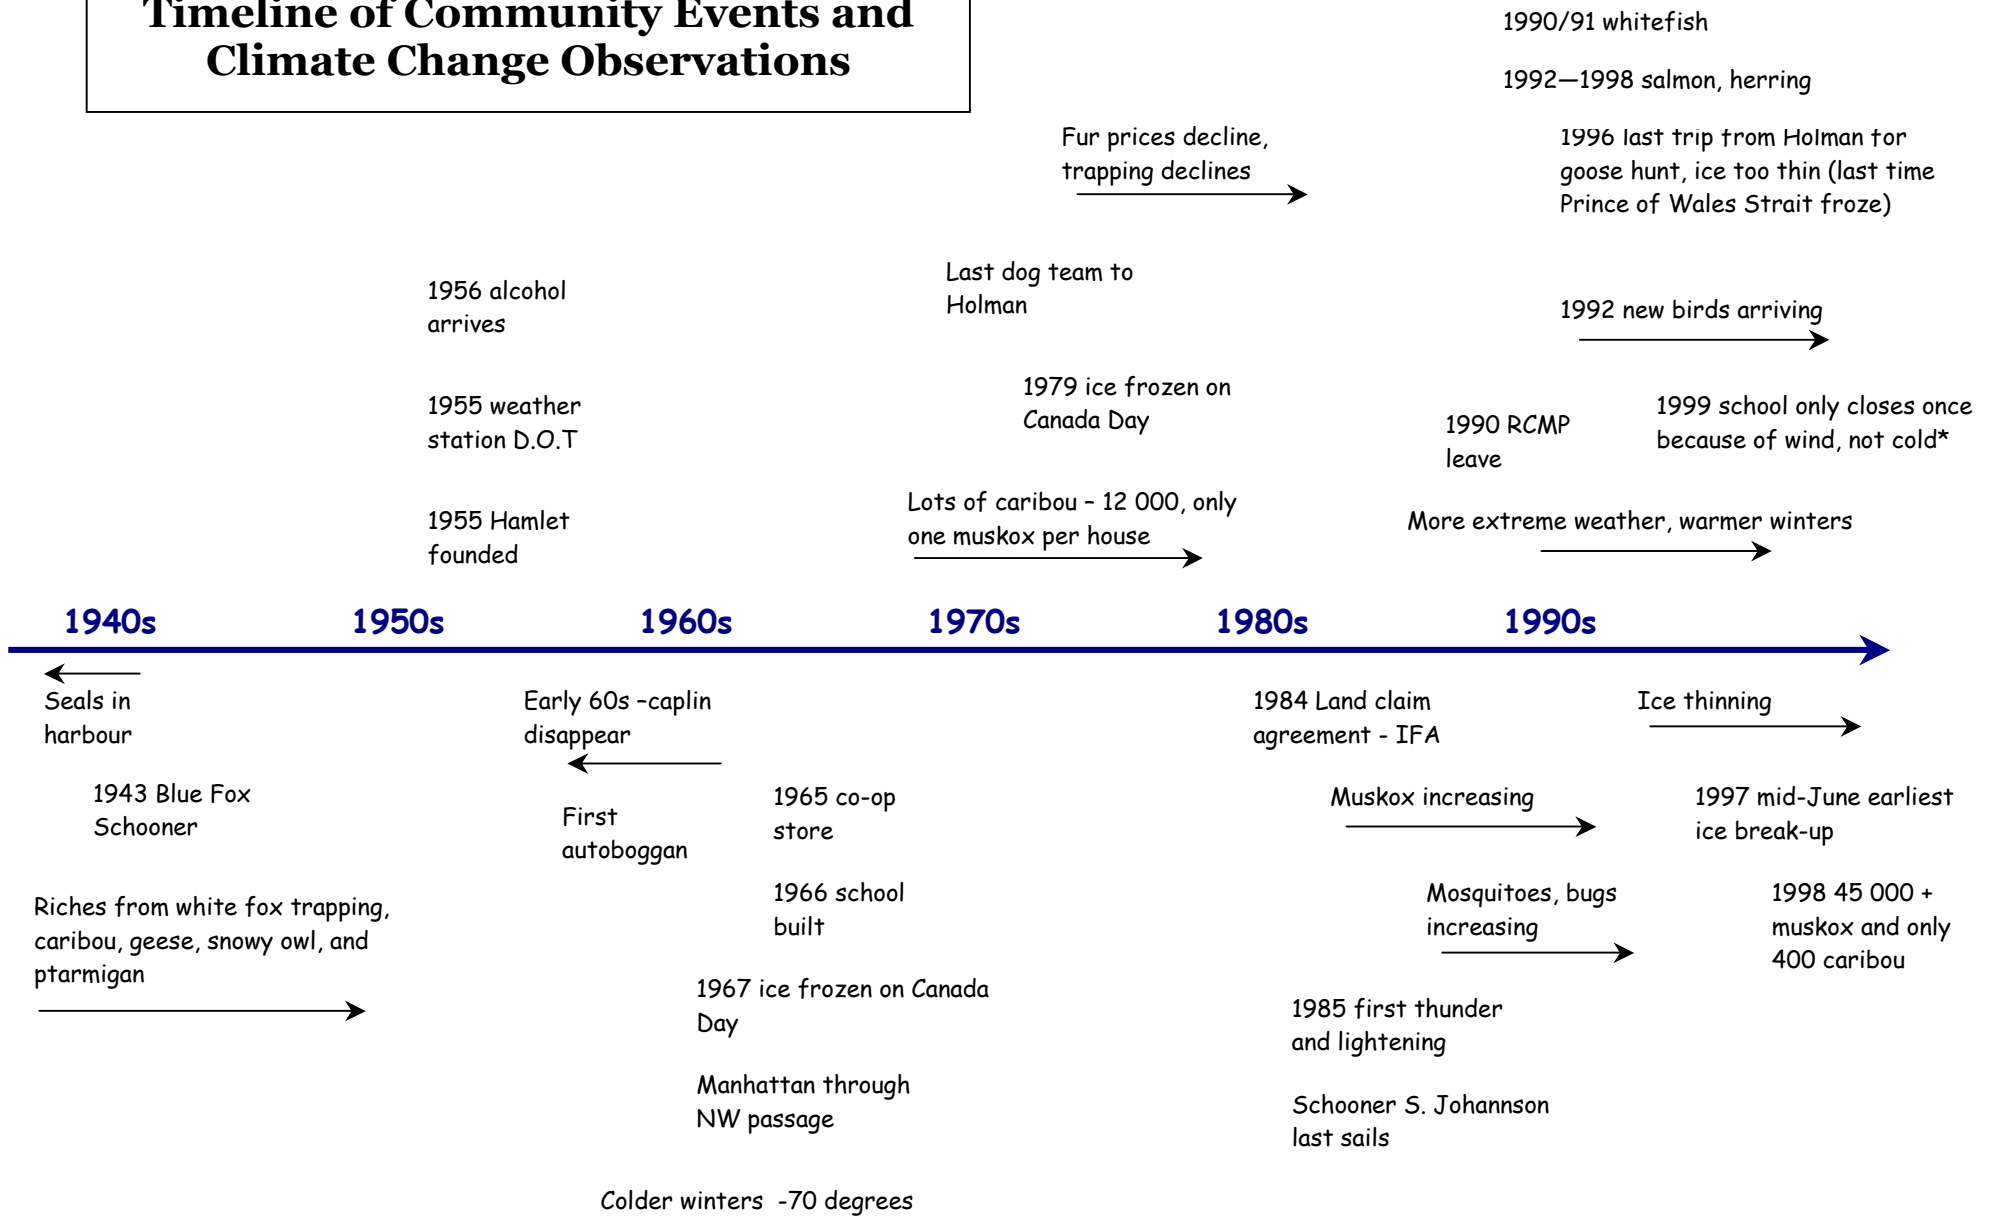

Timeline of Community Events and Climate Change Observations

* The school closes at 40 below